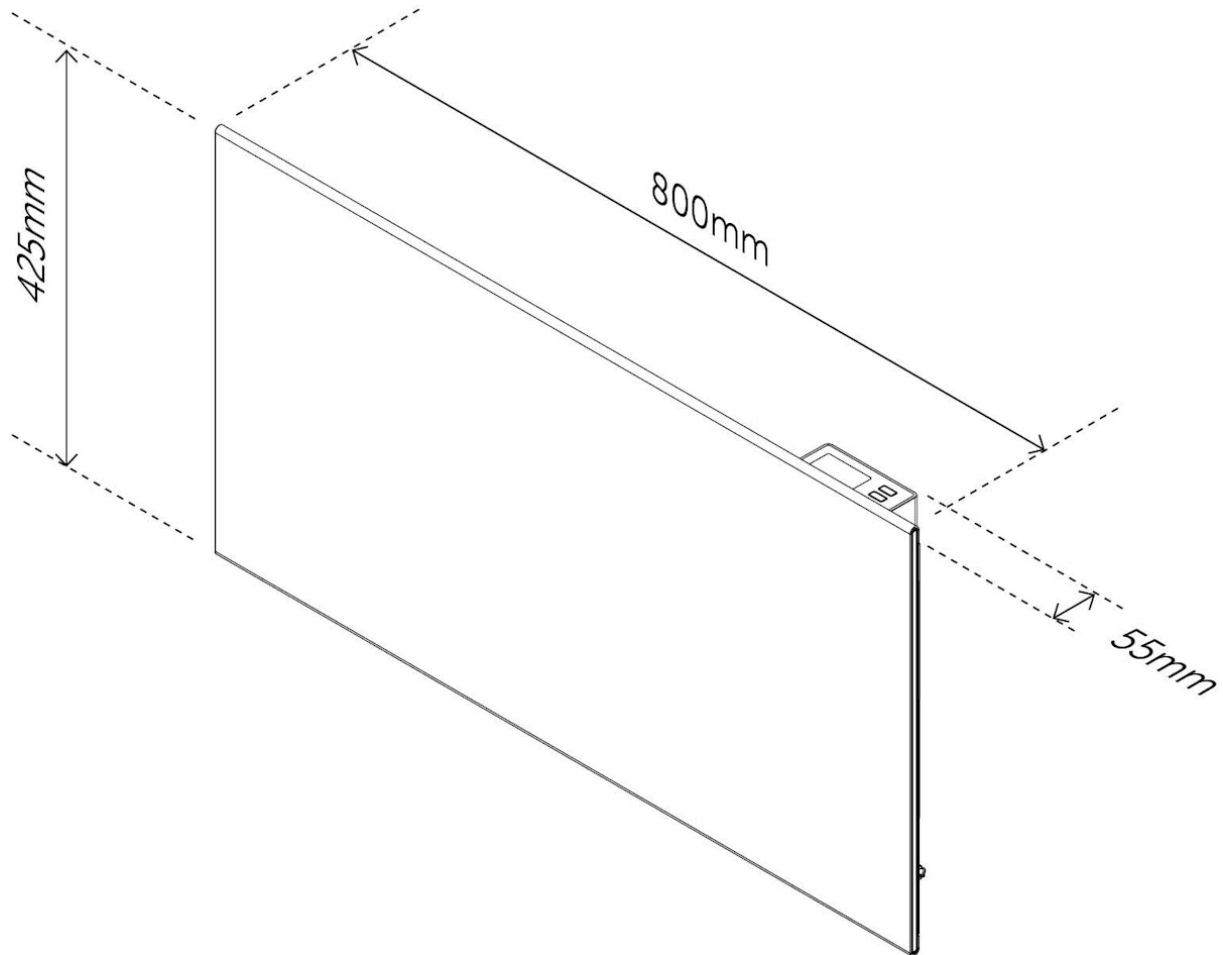

**Heatit Panel 1000W WIFI Black can be ordered from
www.heatit.com/5430487**

All additional documentation are available on the above adress and on documents.heatit.com/5430487