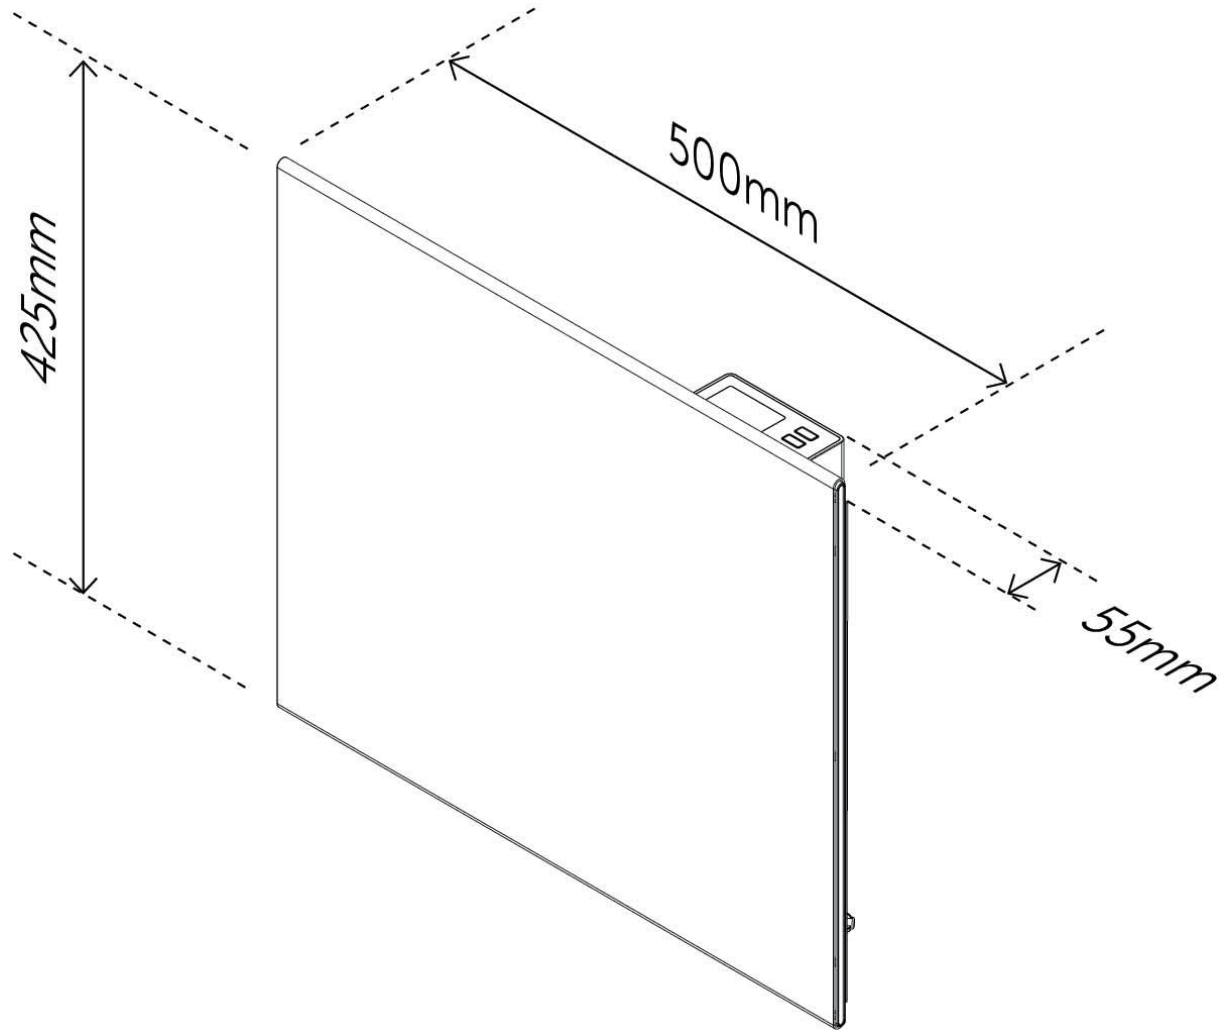

Heatit WiFi Panel Heater 600W Black can be ordered from
www.heatit.com/5430483

All additional documentation are available on the above adress and on documents.heatit.com/5430483