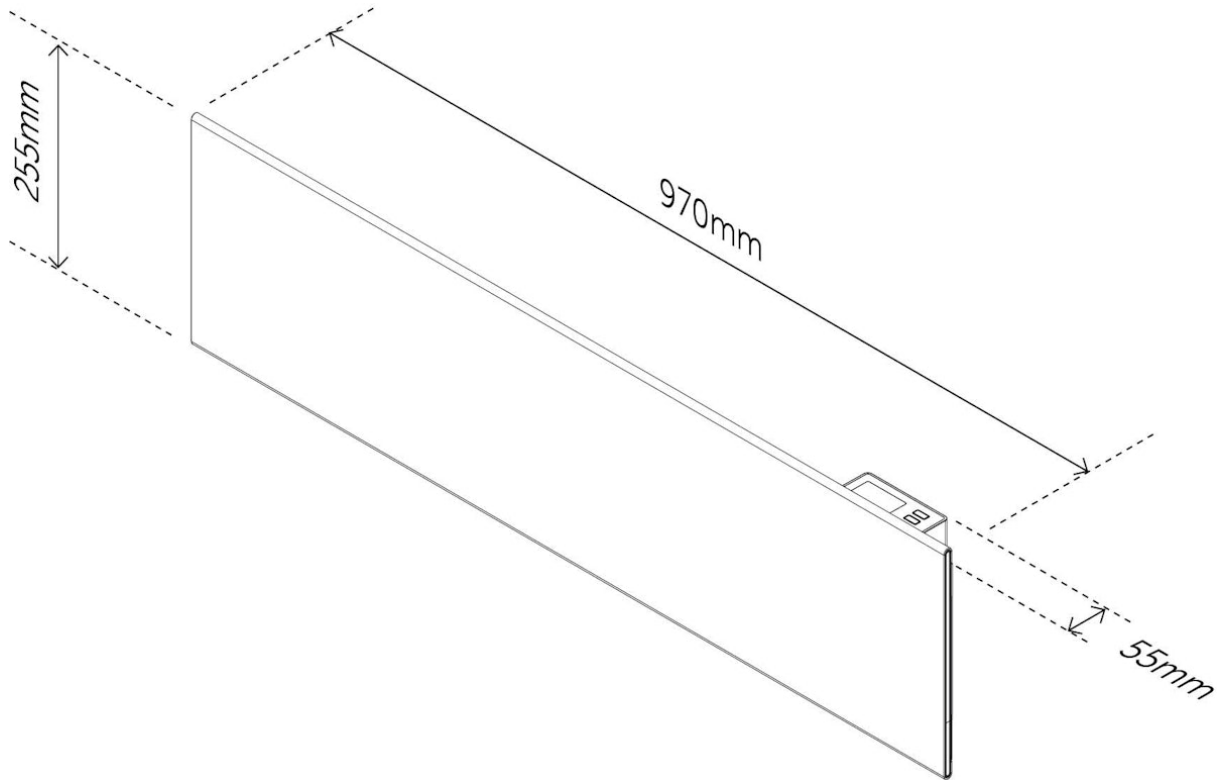

**Heatit WiFi List 1000W White can be ordered from
www.heatit.com/5430479**

All additional documentation are available on the above adress and on documents.heatit.com/5430479