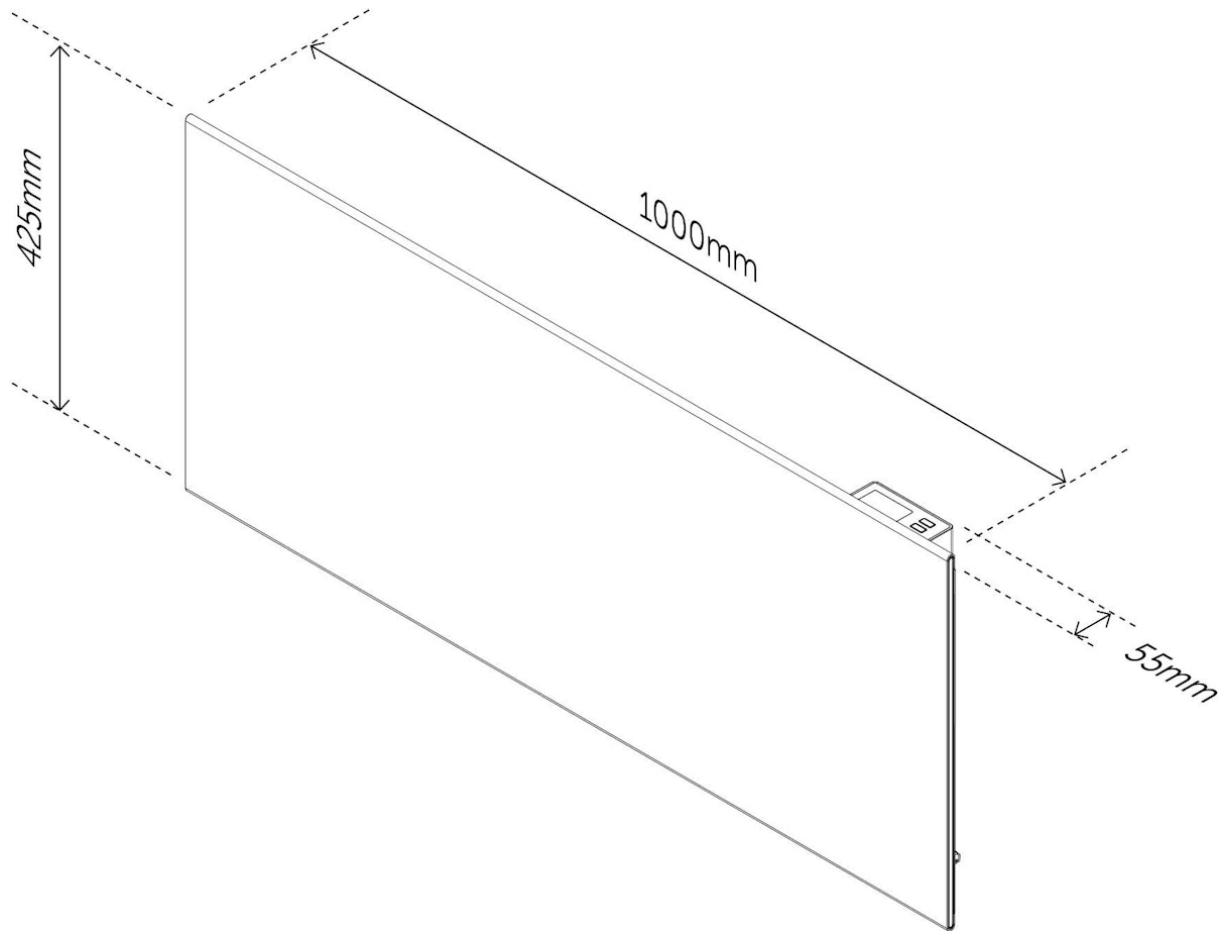

Heatit WiFi Panel Heater 1200W White can be ordered from
www.heatit.com/5430478

All additional documentation are available on the above adress and on documents.heatit.com/5430478