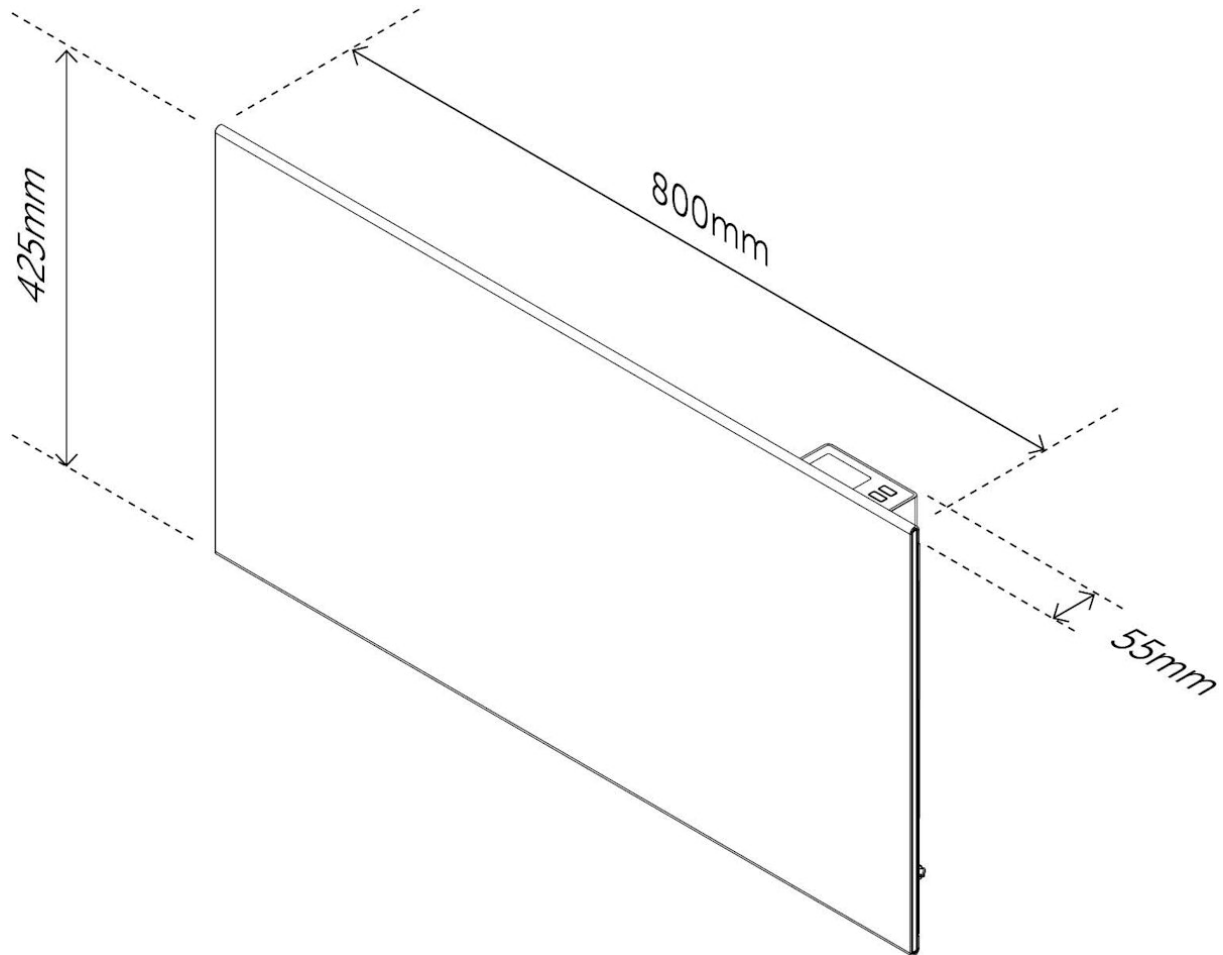

**Heatit Panel 1000W WIFI White can be ordered from
www.heatit.com/5430477**

All additional documentation are available on the above adress and on documents.heatit.com/5430477