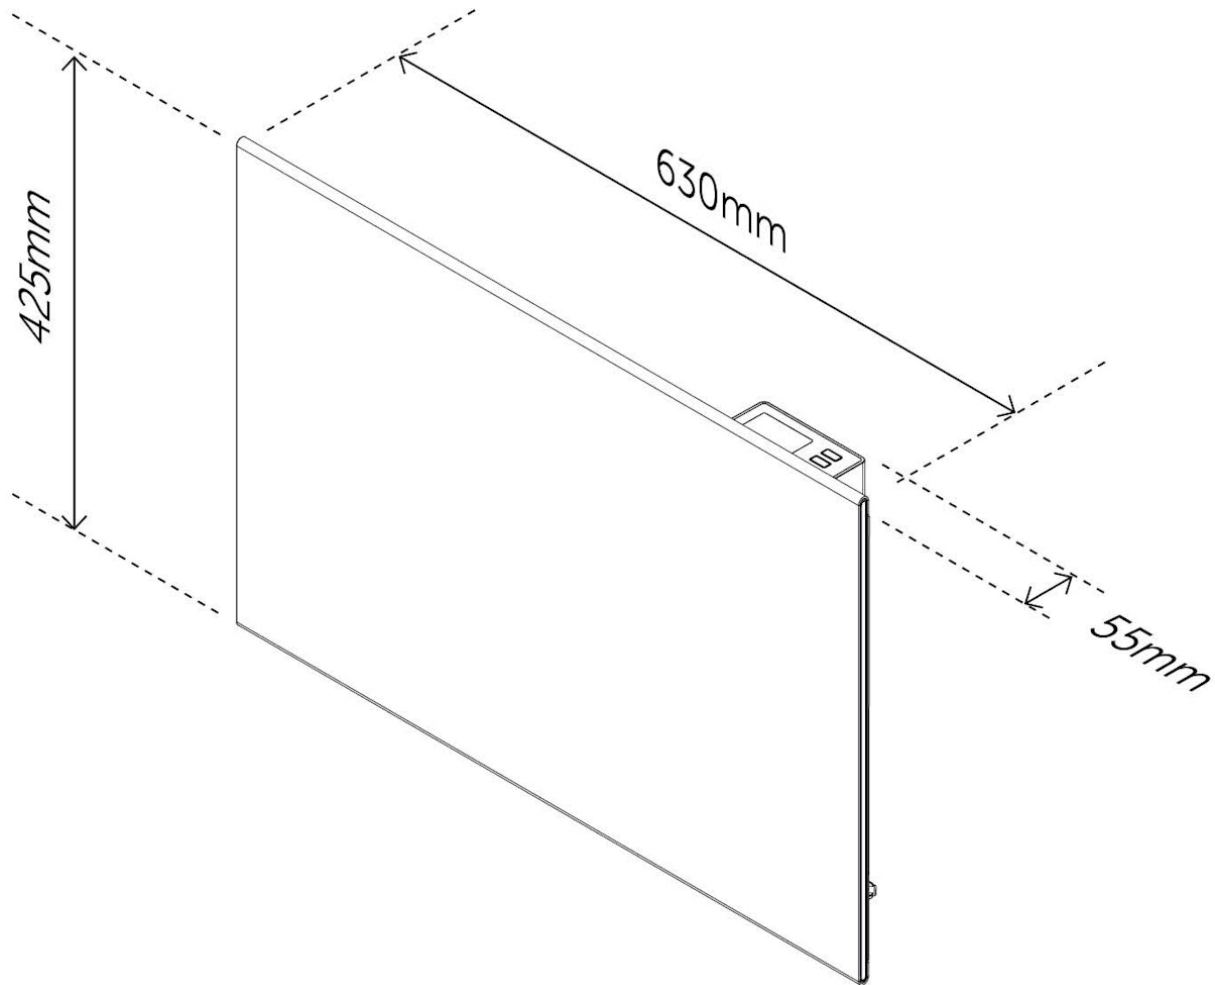

Heatit WiFi Panel Heater 800W White can be ordered from
shop.heatit.com/5430476

All additional documentation are available on the above adress and on documents.heatit.com/5430476