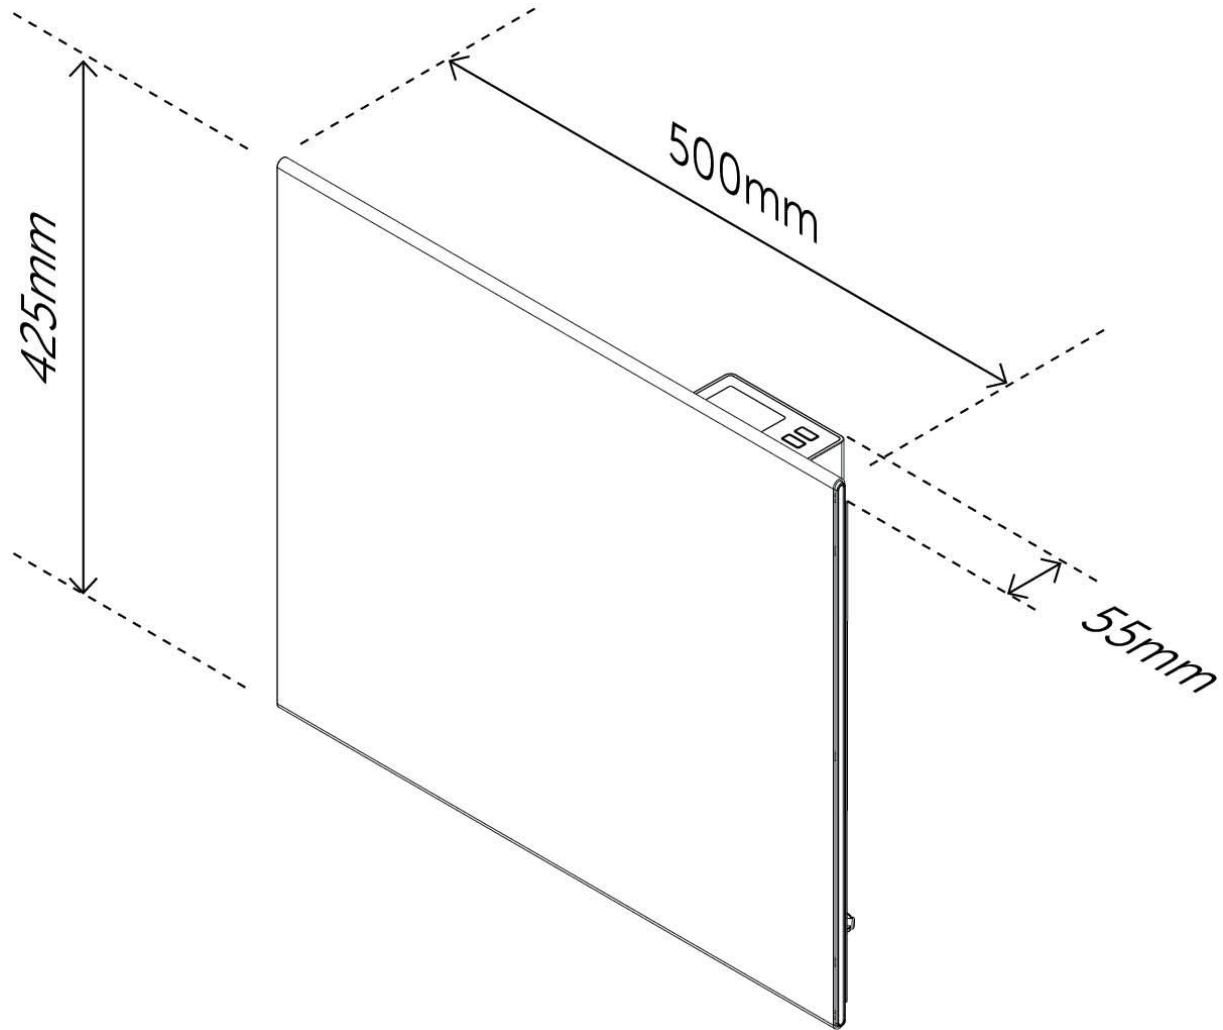

Heatit Panel 600W WIFI White can be ordered from
www.heatit.com/5430475

All additional documentation are available on the above adress and on documents.heatit.com/5430475