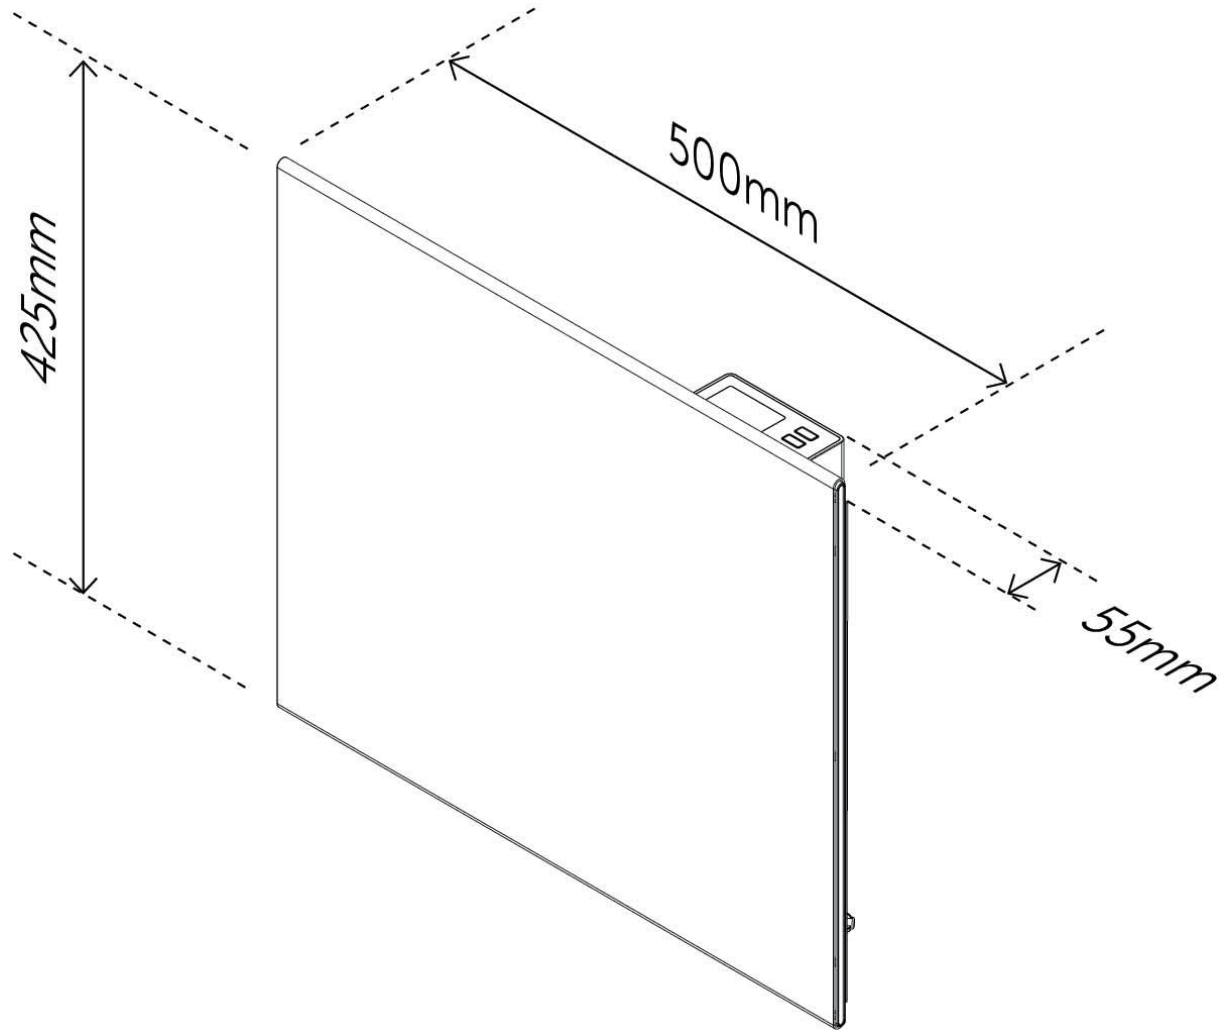

Heatit WiFi Panel Heater 600W White can be ordered from
www.heatit.com/5430475

All additional documentation are available on the above adress and on documents.heatit.com/5430475