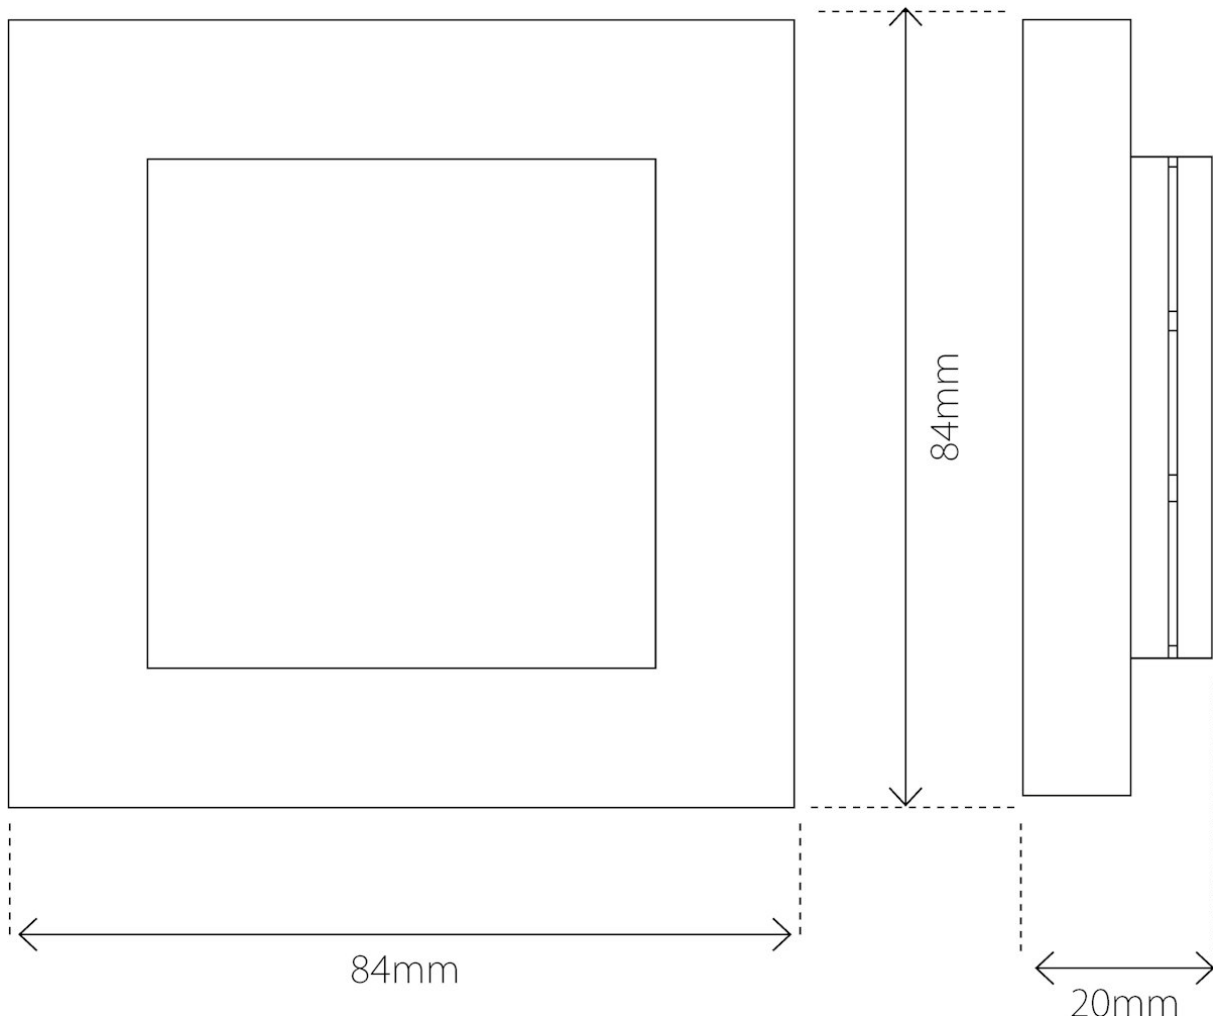

Heatit External Room Sensor White RAL 9010 can be ordered from www.heatit.com/5430132

All additional documentation are available on the above adress and on documents.heatit.com/5430132