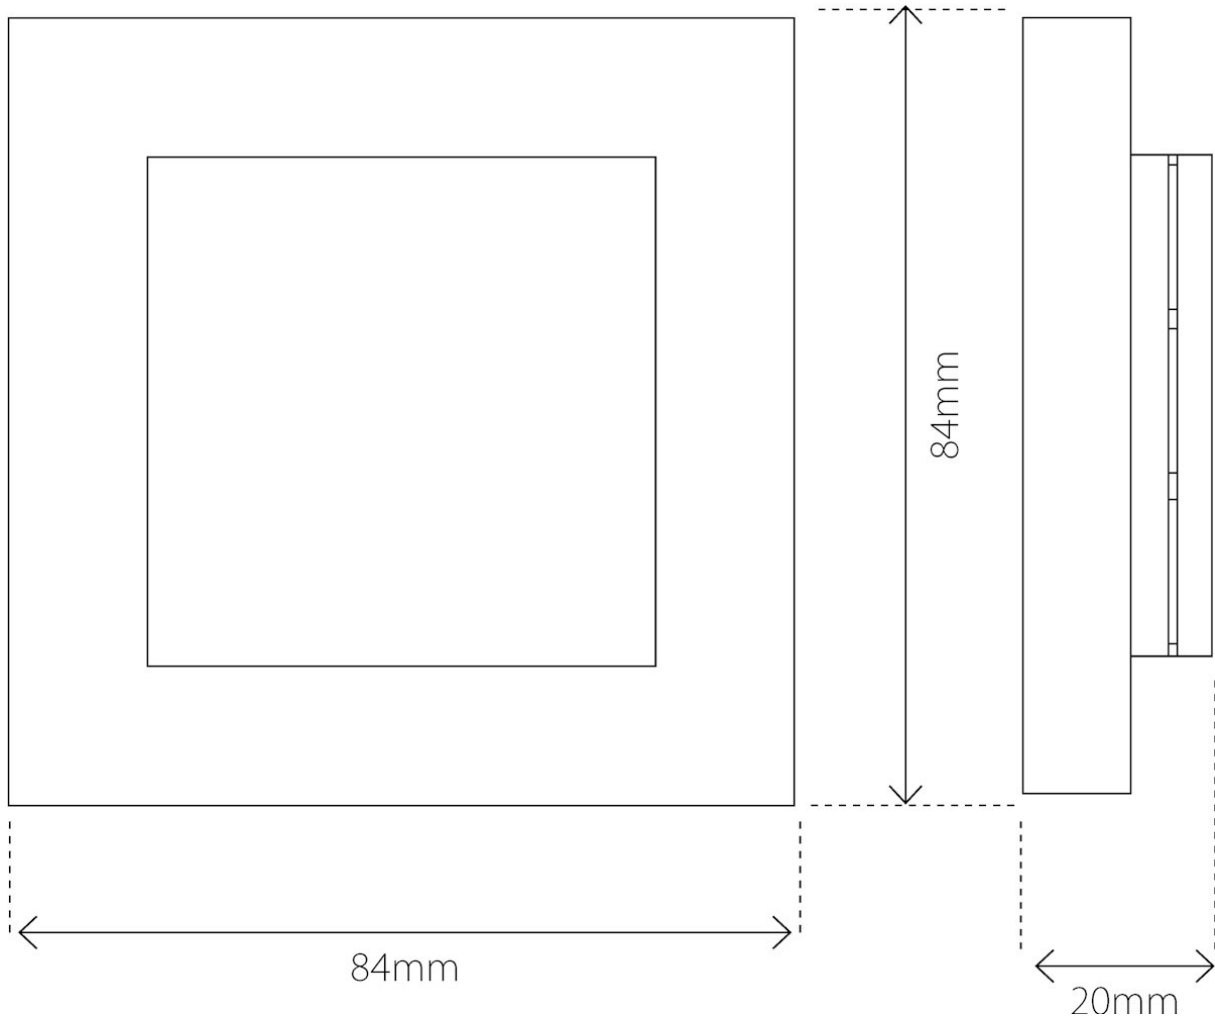

Heatit External Room Sensor White RAL 9010 can be ordered from www.heatit.com/5430132

All additional documentation are available on the above adress and on documents.heatit.com/5430132