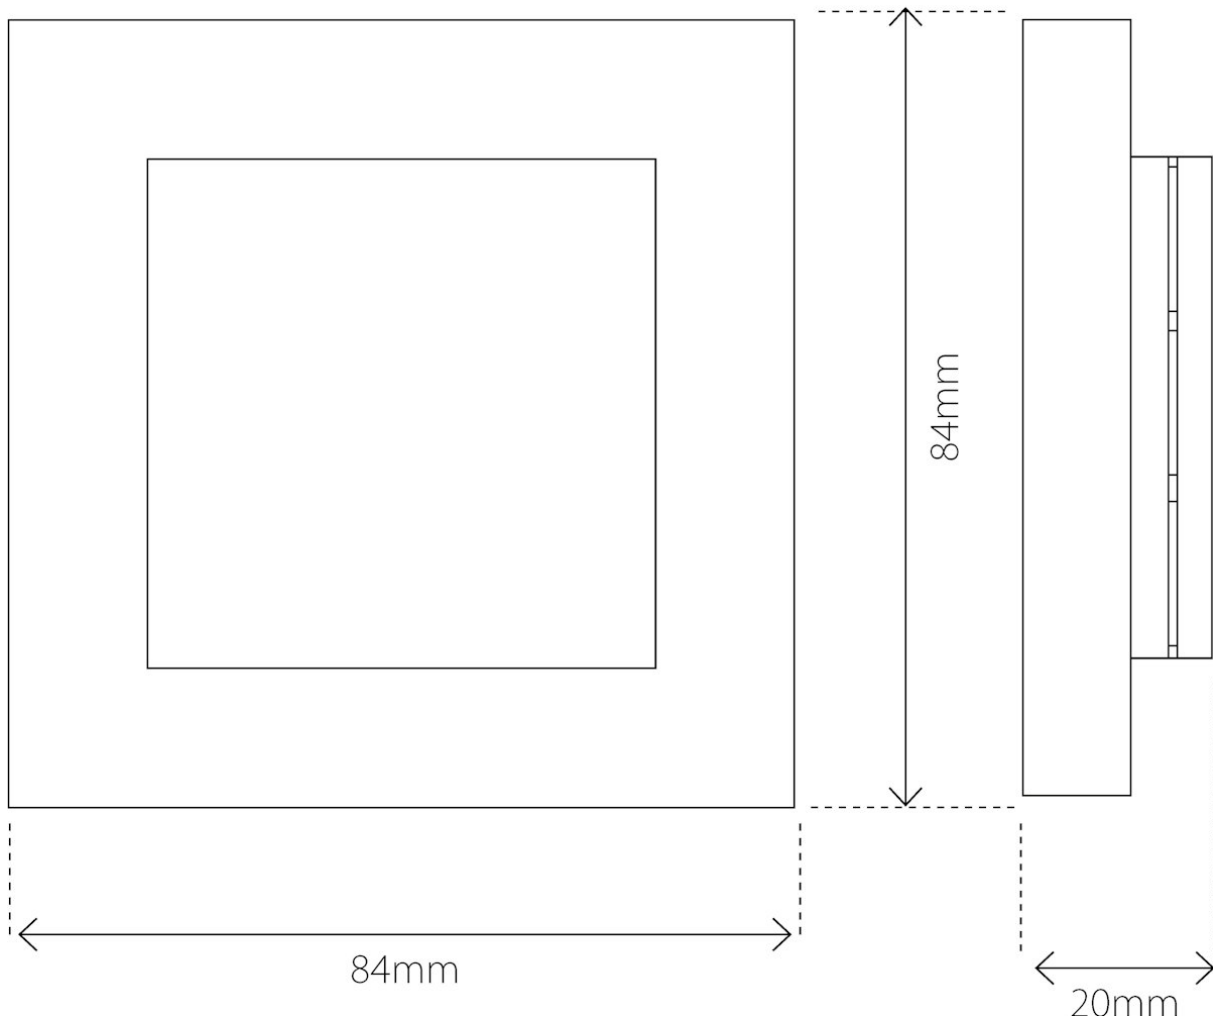

Heatit External Room Sensor White RAL 9003 can be ordered from www.heatit.com/5430131

All additional documentation are available on the above adress and on documents.heatit.com/5430131