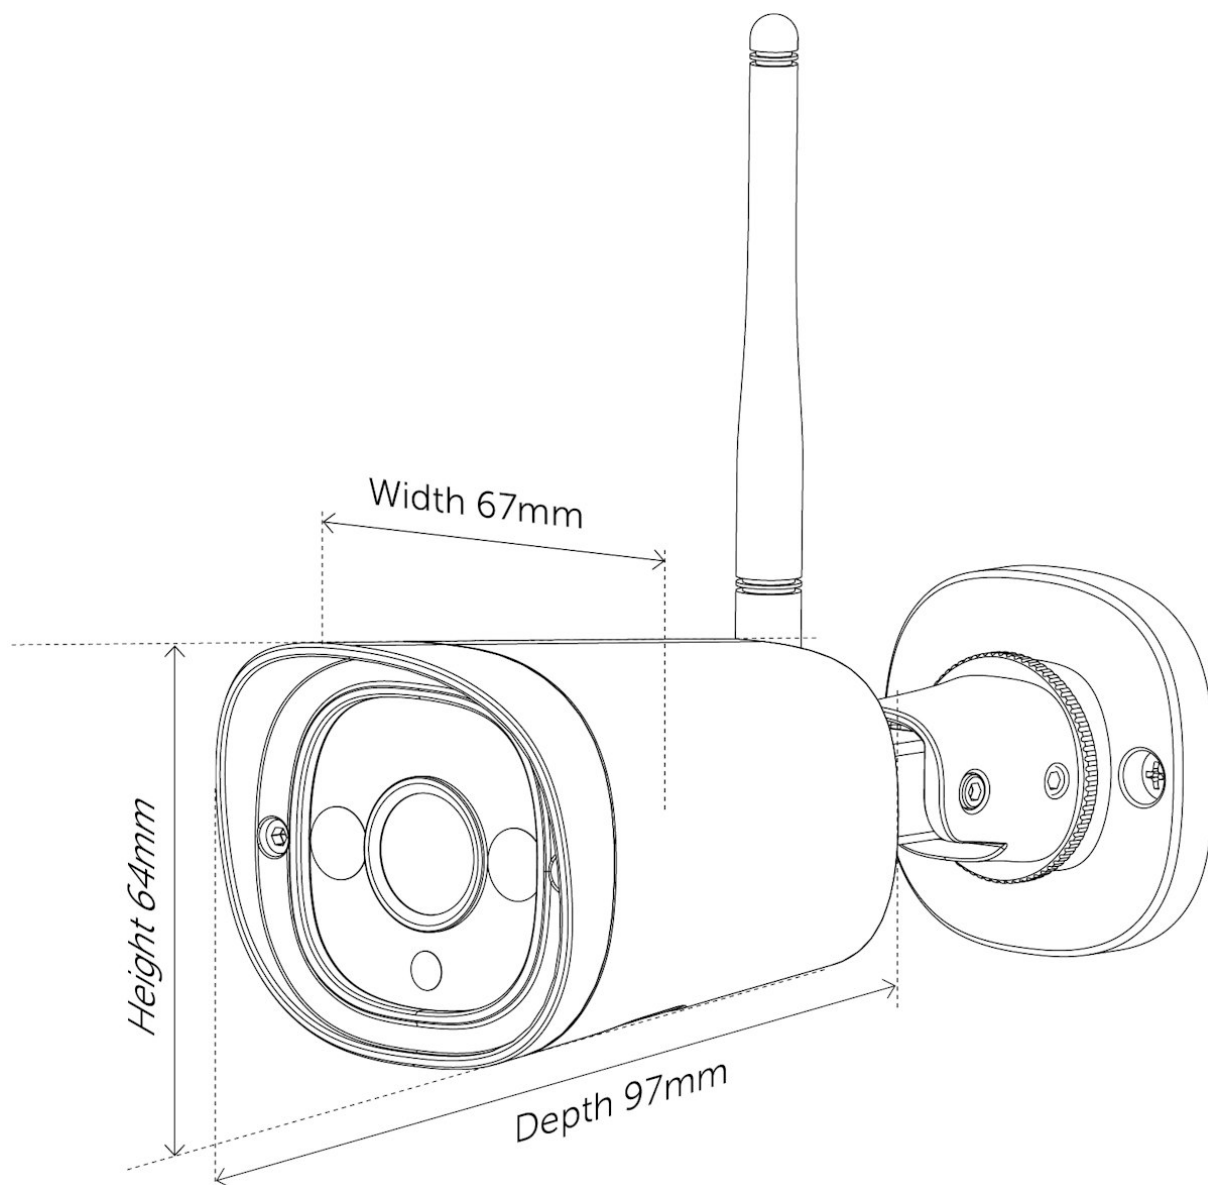

**Foscam G4C outdoor camera can be ordered from
www.thermo-floor.no/4512407**

All additional documentation are available on the above adress and on documents.thermo-floor.no/4512407