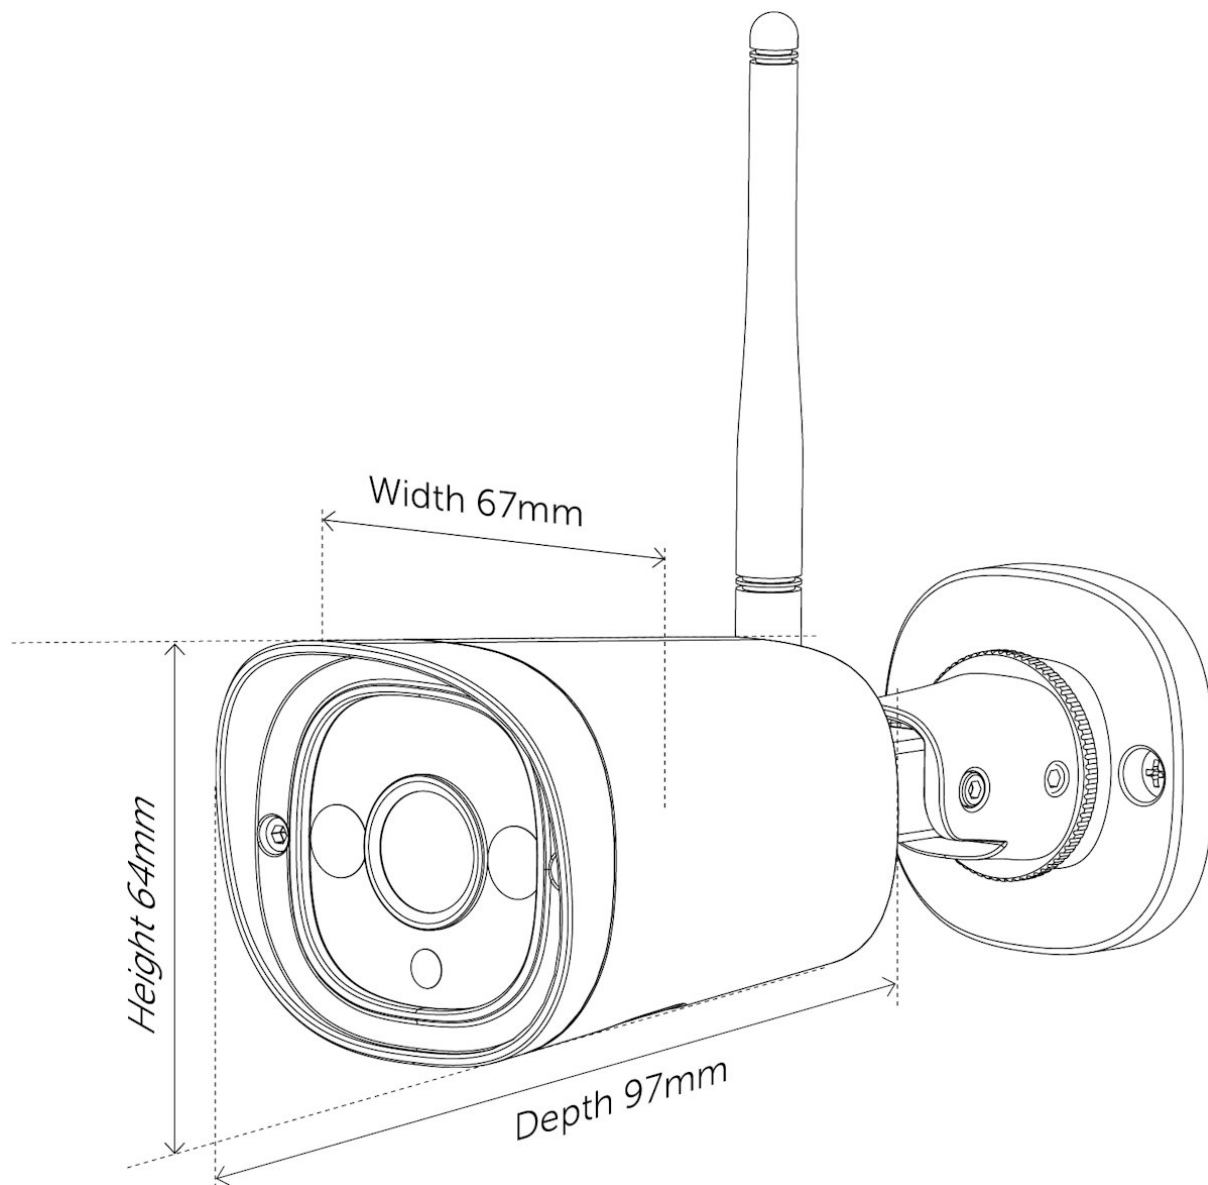

**Foscam G4C outdoor camera can be ordered from
www.thermo-floor.no/4512407**

All additional documentation are available on the above adress and on documents.thermo-floor.no/4512407