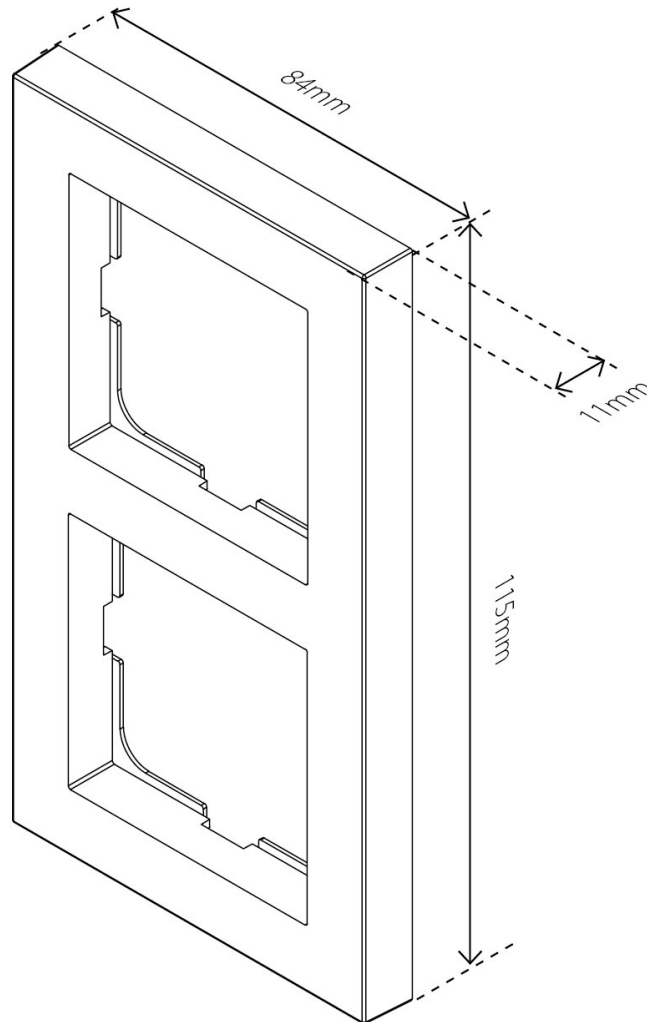

**Heatit HC2 Double Frame Black matt can be ordered from
www.heatit.com/1444492**

All additional documentation are available on the above adress and on documents.heatit.com/1444492