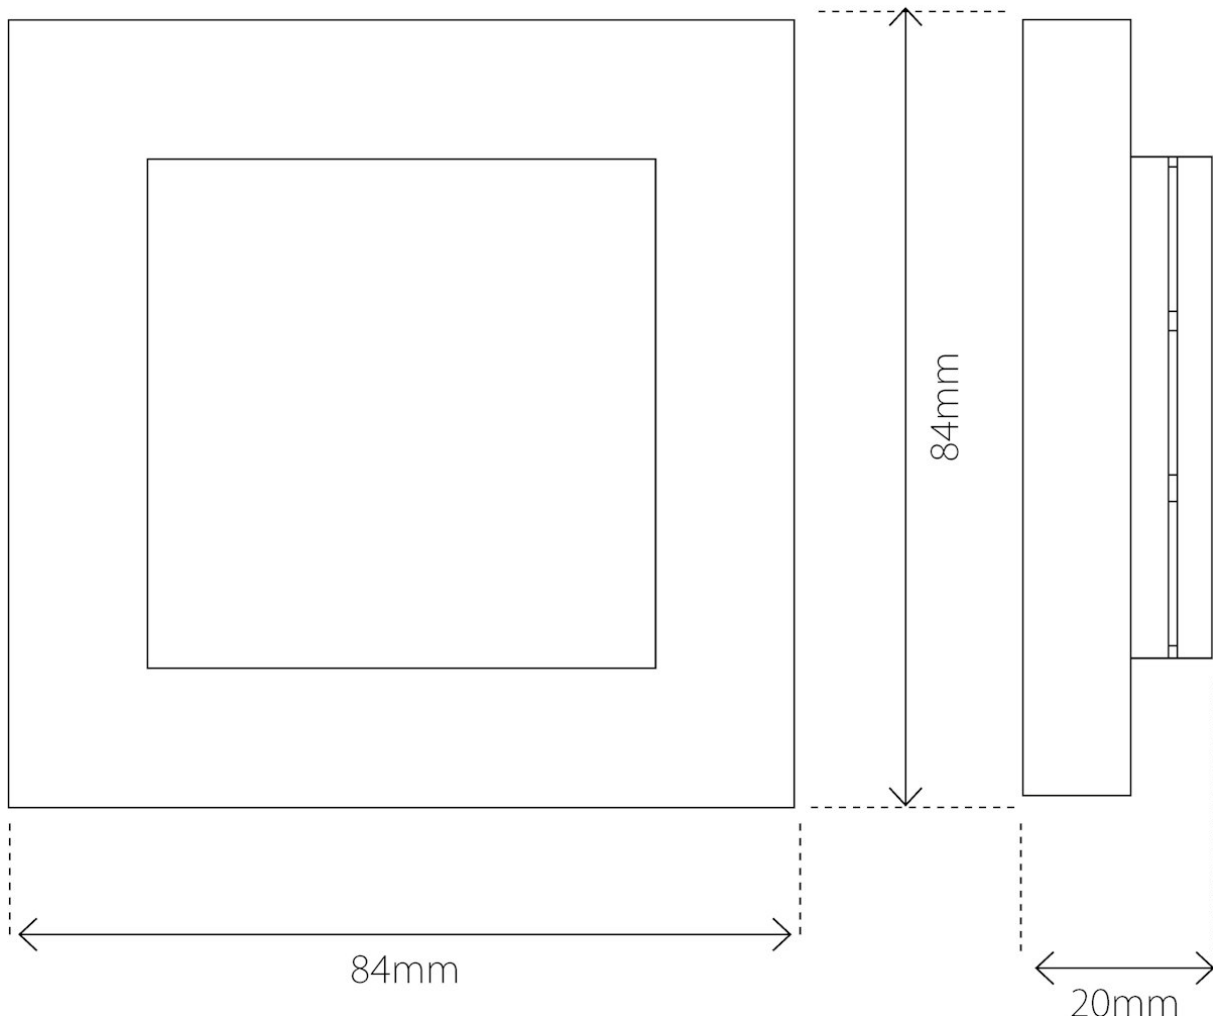

**Heatit External Room Sensor Black Matt can be ordered from
www.heatit.com/5430133**

All additional documentation are available on the above adress and on documents.heatit.com/5430133