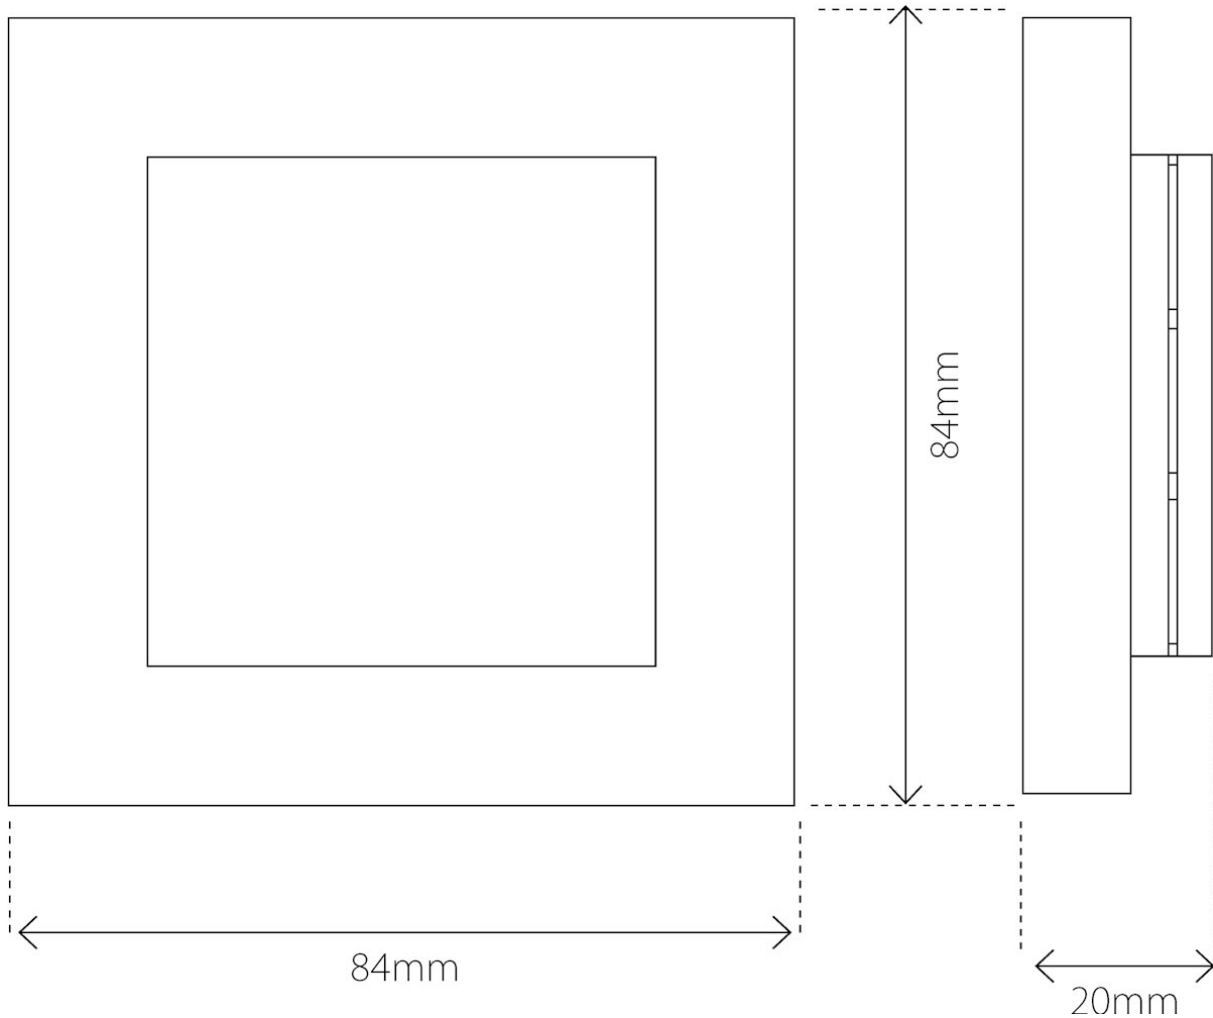

**Heatit External Room Sensor Black Matt can be ordered from
www.heatit.com/5430133**

All additional documentation are available on the above adress and on documents.heatit.com/5430133